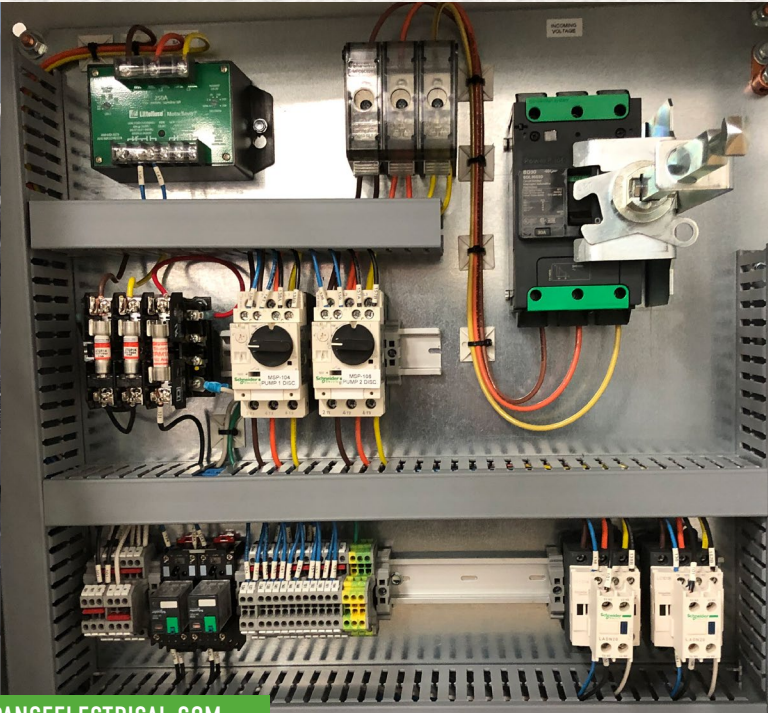

**AUTOMATION:
MOTOR CONTROL
SOLUTIONS**

EXPANSEELECTRICAL.COM

*Expedite Your Time to
Production with Motor Control
Solutions from Expanse*

Top caliber motor control systems are essential to achieve today's higher demands for more dynamic application requirements and maximum precision. Expanse's inventory of VFDs, soft starts, and motor starters provide solutions for the starting and stopping, speed control and protection of your motors.

**QUICK-SHIP STANDARDIZED
VARIABLE FREQUENCY DRIVES**

- One drive meets multiple needs
- Easy to setup
- Designed to be easily customized for specific site requirements

**QUICK-SHIP STANDARDIZED
MOTOR STARTERS**

- Can customize as requested for multiple applications
- Can modify from standardized products to expedite customization turnaround time

Capabilities

VFDs

- Pumping Unit VFDs (Low Harmonic and Regen)
- VFDs for Phase Conversion (240v 1ph to 240v 3ph)
- Freshwater VFDs (1-8 in one cabinet)
- Recycle Drives (1-8 in one cabinet)
- Tank Pressure Regulating Blower VFDs
- Vapor Recovery VFDs
- SWD Injection Pumps
- Jet Pumps (Artificial Lift Venturi)
- Transfer Pumps Oil/Water
- Transfer Pumps with Integrated PLC
- Reduced Voltage Soft Start Panels