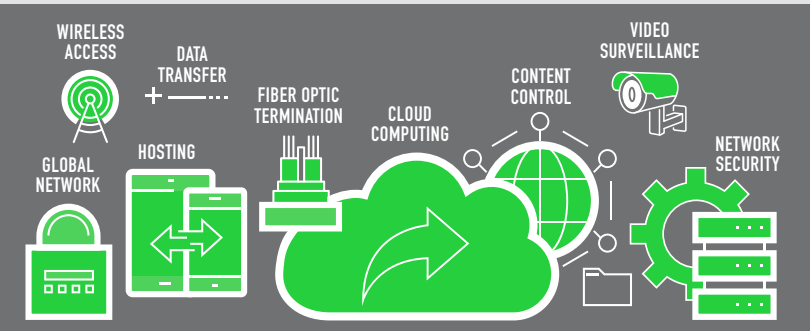

TURNKEY CONNECTIVITY SOLUTIONS